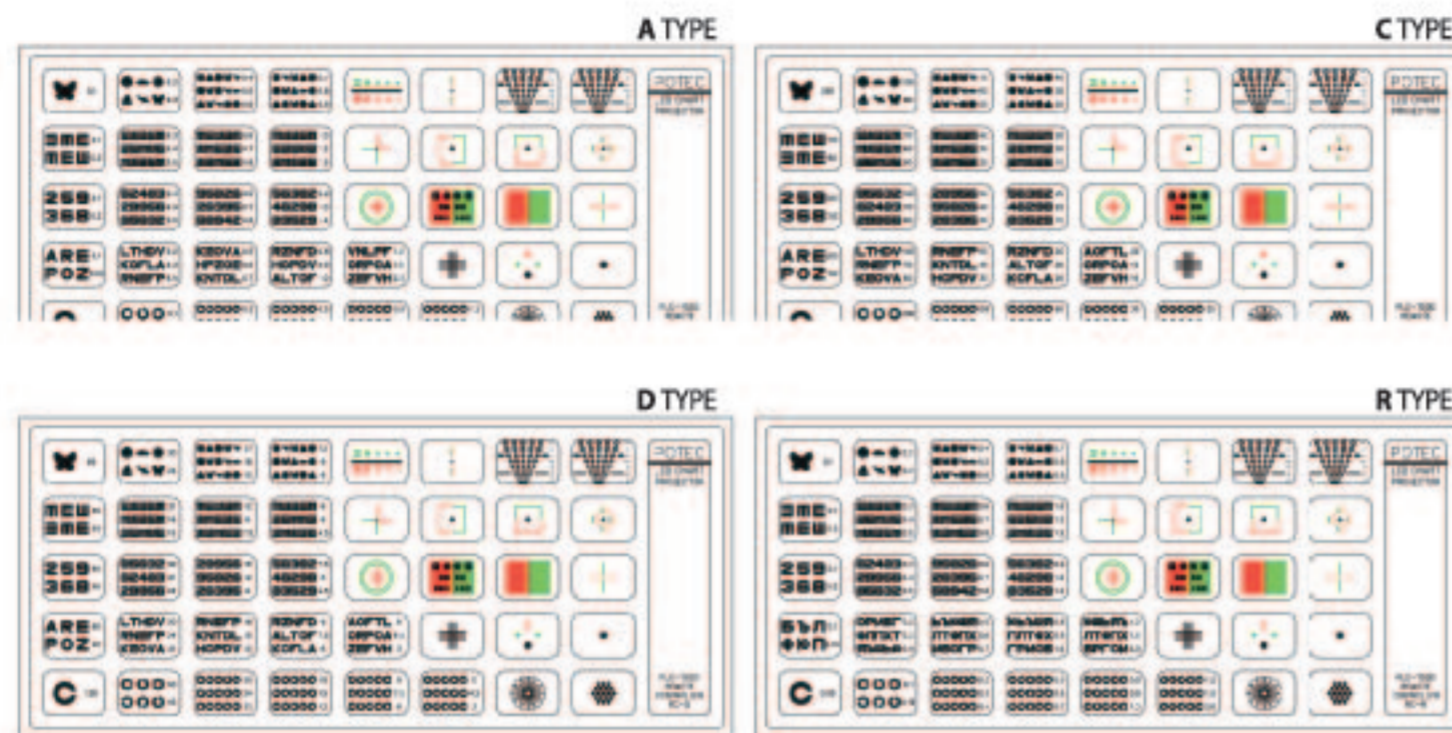

PLC-7000
Chart

LCD

WWW.POTEC.BIZ

Stylish LCD Chart
PLC-7000

Specifications

LCD Type	19 inch(Samsung)	Power supply	AC100-240V, 50/60Hz
LCD Resolution	1280 x 1024	Power consumption	110VA
Charts	37 EA	Dimensions	Body: 457(W) 385(H) 59(D)mm Desk stand: W=236mm(Circular), H=340mm(Fixed)
Chart Type	A,C,D,R	Weights	Main Body:7.8kg Remote Controller: 160g [Battery included]
Slide images	38 EA	Basic accessories	Product Body, Remote Controller, Power Cable, Dust cover, USB Memory, Fuse, Battery, Fixed Wall Mount Bracket
Test Distance	2.5~6 [0.5m increment]	Optional accessories	Functional Wall Mount Bracket[swivel, tilt], Desk stand, Floor stand, Red/Green glasses
Test chart	Landolt Ring, Numerals, Alphabets, Tumbling E, Pictures		
Masking function	Single Letter, Horizontal Line, Vertical Line		
Filter	1 Red/Green Filter		
Visual function	Red/Green Test, Binocular Vision, Astigmatism, Contrast		
Communication channel	RS-232, Remocon(A/B/C/D/E)		

Distributed by

You will experience the upgraded chart optometry from PLC-7000.

Stylish LCD Chart
PLC-7000

*
www.potec.biz
*

Slim & outstanding Design

The slim design helps you install on the wall easily and the outstanding design upgrades the optometry room.

Various and clear charts

It has 37 charts, including the Vision, Astigmatic angle, Binocular vision, Heterophoria, Stereopsis, etc., along with the mask (vertical, horizontal, single). And it can show clearer chart image through the high resolution compared with the normal chart projector.

Slide show function (by USB)

It can save 38 images, such as publicity & optometry information, and you can exchange the saved image with the new image which you want to show.

Adjustment of test distance