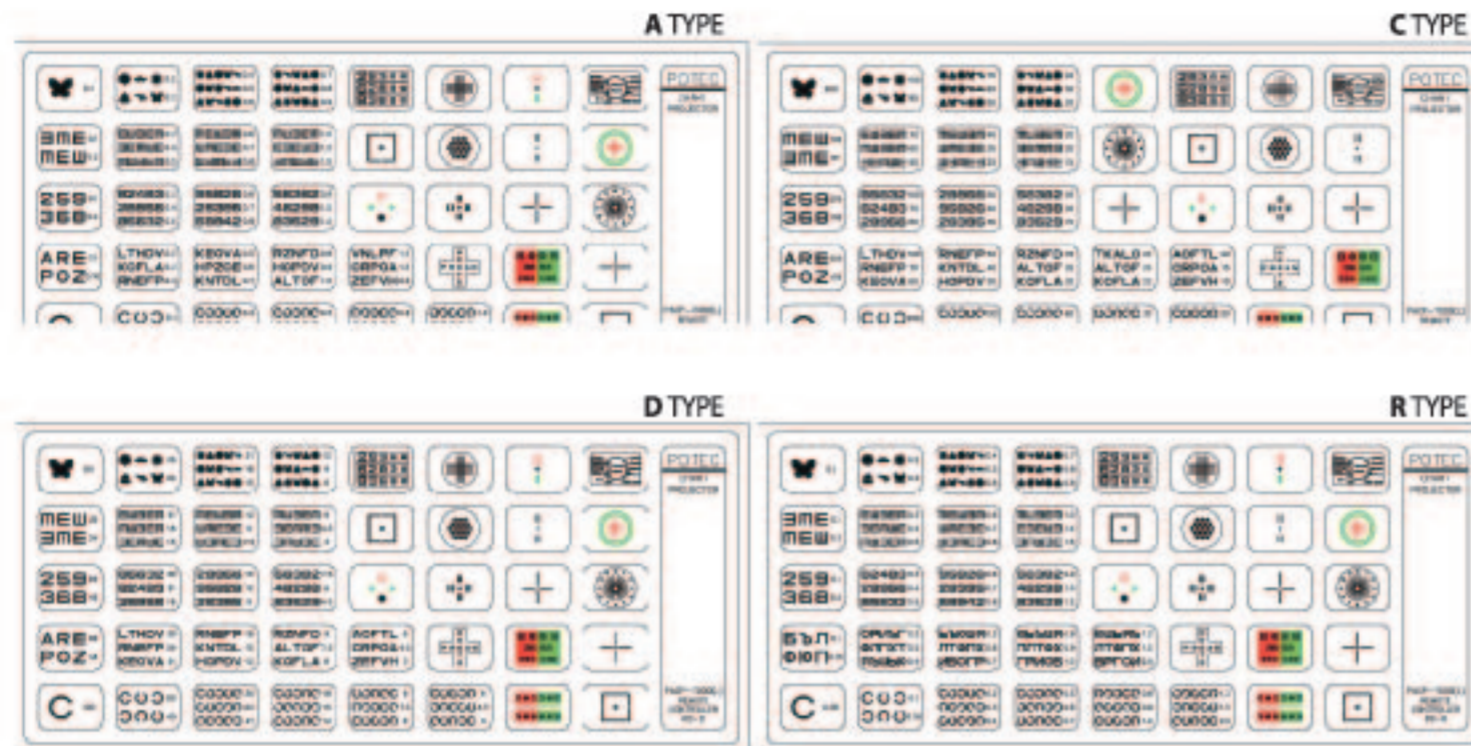

Auto Chart Projector

WWW.POTEC.BIZ

The next generation chart projector with its outstanding design.

PACP-7000/PACP-7000L

Specifications

Charts	42EA	Dimensions	Main Body : 202(W)×364(D)×172(H) mm
Distance of projection	2.5 ~ 8m		Main Body : 202(W)×364(D)×240(H) mm
Chart magnification	30× (when projected at 5m distance)		Remote Controller : 64(W)×196(D)×20(H) mm
Lamp	PACP-7000 : Halogen lamp (6V-20W)	Weights	PACP-7000 : 4.9 kg
	PACP-7000L : LED lamp		PACP-7000L : 4.7 kg
Masks	35EA (1 open mask, 5 horizontal line masks, 8 vertical line masks, 21 single letter masks)	Basic Accessories	Remote Controller : 160 g (Battery included)
Filter	1 Red/Green Filter		Product Body(PACP-7000 or PACP-7000L), Screen
Chart rotation speed	average 0.21 sec (min. 0.092sec, max.0.324sec)		Remote Controller, Table Stand, Dust Cover, Power Cable
Power supply	AC100-240V, 50/60Hz	Optional accessories	T wrench, Fuse, Lamp(PACP-7000), Battery
Power consumption	PACP-7000 : 100VA		Red/Green glasses, Polarization glasses
	PACP-7000L : 60VA		

Distributed by

Next generation Chart Projector
 PACP-7000/PACP-7000L will satisfy you with its swift
 and accurate optometry system.

The next generation chart projector with its outstanding design.

PACP-7000 / PACP-7000L

*
 www.potec.biz
 *

Free voltage & Free frequency

By applying SMPS, it can show a steady chart brightness that is not almost affected by the changes of AC voltage input.

Body channel is operated by remote control

Body channel was operated on the previous product through the switch of the body. But body channel can be easily operated on the new product only by the remote control.

Clear & various charts

It shows clear 42 charts, including eyesight, astigmatic angle, binocular vision, heterophoria, stereopsis and so on, and the mask (vertical, horizontal, single).