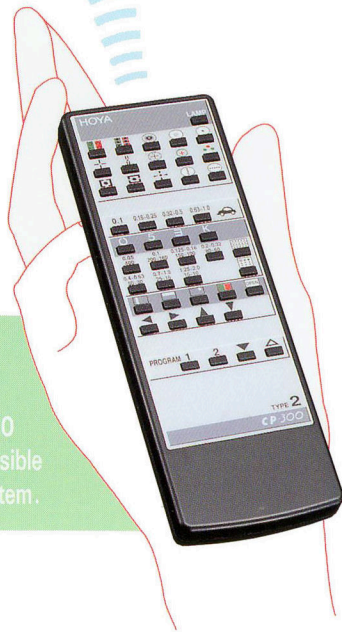

HOYA

A Vertical-type Projector with 50 Charts

CP-300

HOYA Vertical-type Projector CP-300

50 Different Charts the Subject Can Recognize Easily Makes Possible More Precise Measurements.

In addition to the familiar Randolt's rings and alphabets, numerals, pictographs are included as standard equipment, making it possible for you to measure even children's visual acuity precisely.

A rich variety of masked displays.

A highly maneuverable remote controller, which can have the charts displayed on the MDR-3000 /RH-3000 Controller, making it possible to use the CP-300 as part of a system.

It is possible to program the display of the chart masks in two different sets of a maximum of 50 different steps, according to a required set of measurements.

CP-300 Dimensions(in mm):

CP-300 Specifications

Range of Projection	2.9~6.1m
Size of Projected Area	W240×H210mm Dia. 240mm (when projected from a distance of 5m)
Number of Charts	50
Masks	One column, one row one letter, Red-Green Filter
Chart Switching Time	Approx 0.5 sec.
Programmability	Two different sets of a maximum of 50 different steps
Lamp	Halogen Lamp, 12V 30W
Automatic Switch-off	15min.
Power Supply	Voltage as specified
Power Rating	100VA
Dimensions	W190×L310×H280mm
Weight	7kg
Option	Red-Green Glasses Polarizing Glasses Screen Frame with a Fixation Lamp Floor Stand Wall-hanging Stand