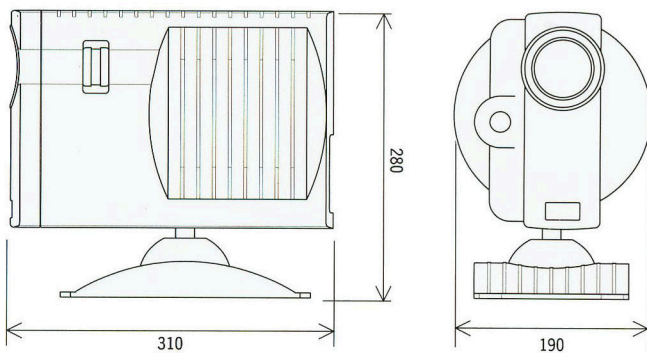

HOYA

A Vertical-type Projector with 50 Charts

CP-300

HOYA Vertical-type Projector CP-300

50 Different Charts the Subject Can Recognize Easily Makes Possible More Precise Measurements.

In addition to the familiar Randolt's rings and alphabets, numerals, pictographs are included as standard equipment, making it possible for you to measure even children's visual acuity precisely.

It is possible to program the display of the chart masks in two different sets of a maximum of 50 different steps, according to a required set of measurements.

CP-300 Dimensions(in mm):

CP-300 Specifications

Range of Projection	2.9~6.1m
Size of Projected Area	W240×H210mm Dia. 240mm (when projected from a distance of 5m)
Number of Charts	50
Masks	One column, one row one letter, Red-Green Filter
Chart Switching Time	Approx 0.5 sec.
Programmability	Two different sets of a maximum of 50 different steps
Lamp	Halogen Lamp, 12V 30W
Automatic Switch-off	15min.
Power Supply	Voltage as specified
Power Rating	100VA
Dimensions	W190×L310×H280mm
Weight	7kg
Option	Red-Green Glasses Polarizing Glasses Screen Frame with a Fixation Lamp Floor Stand Wall-hanging Stand